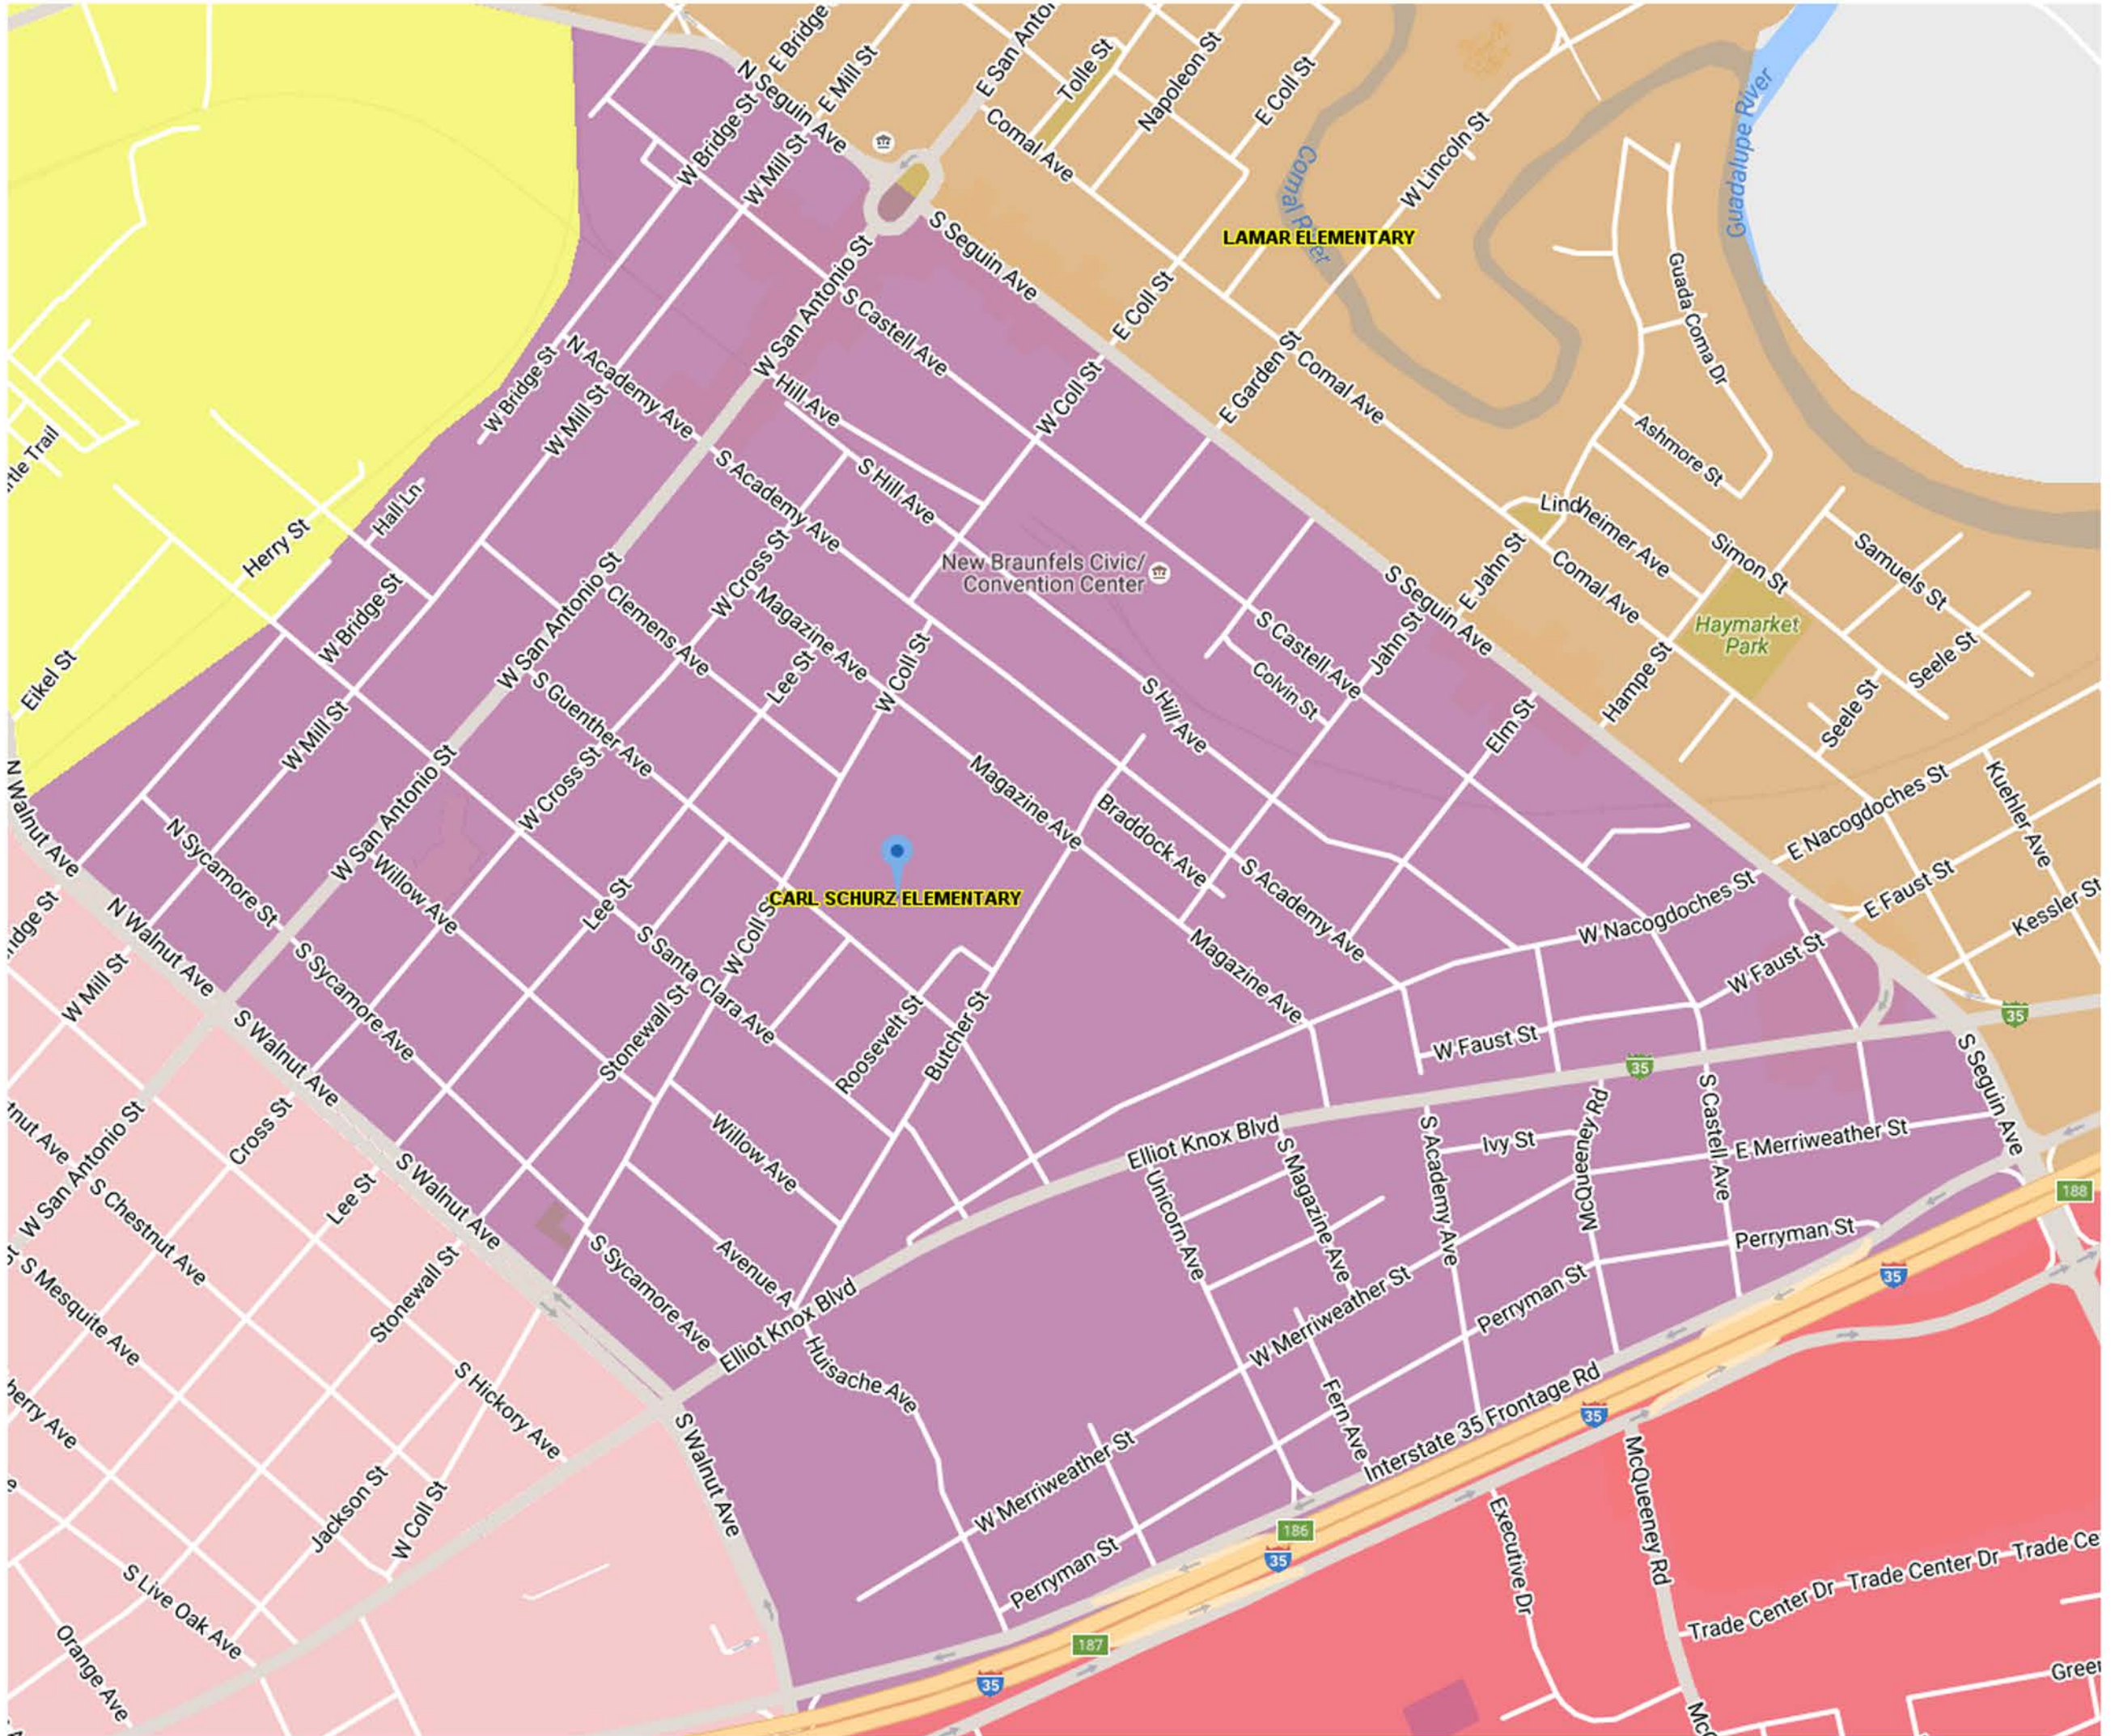

# 2017-2018 Elementary Attendance Zones (Carl Schurz Elementary)

Approved 11/14/16