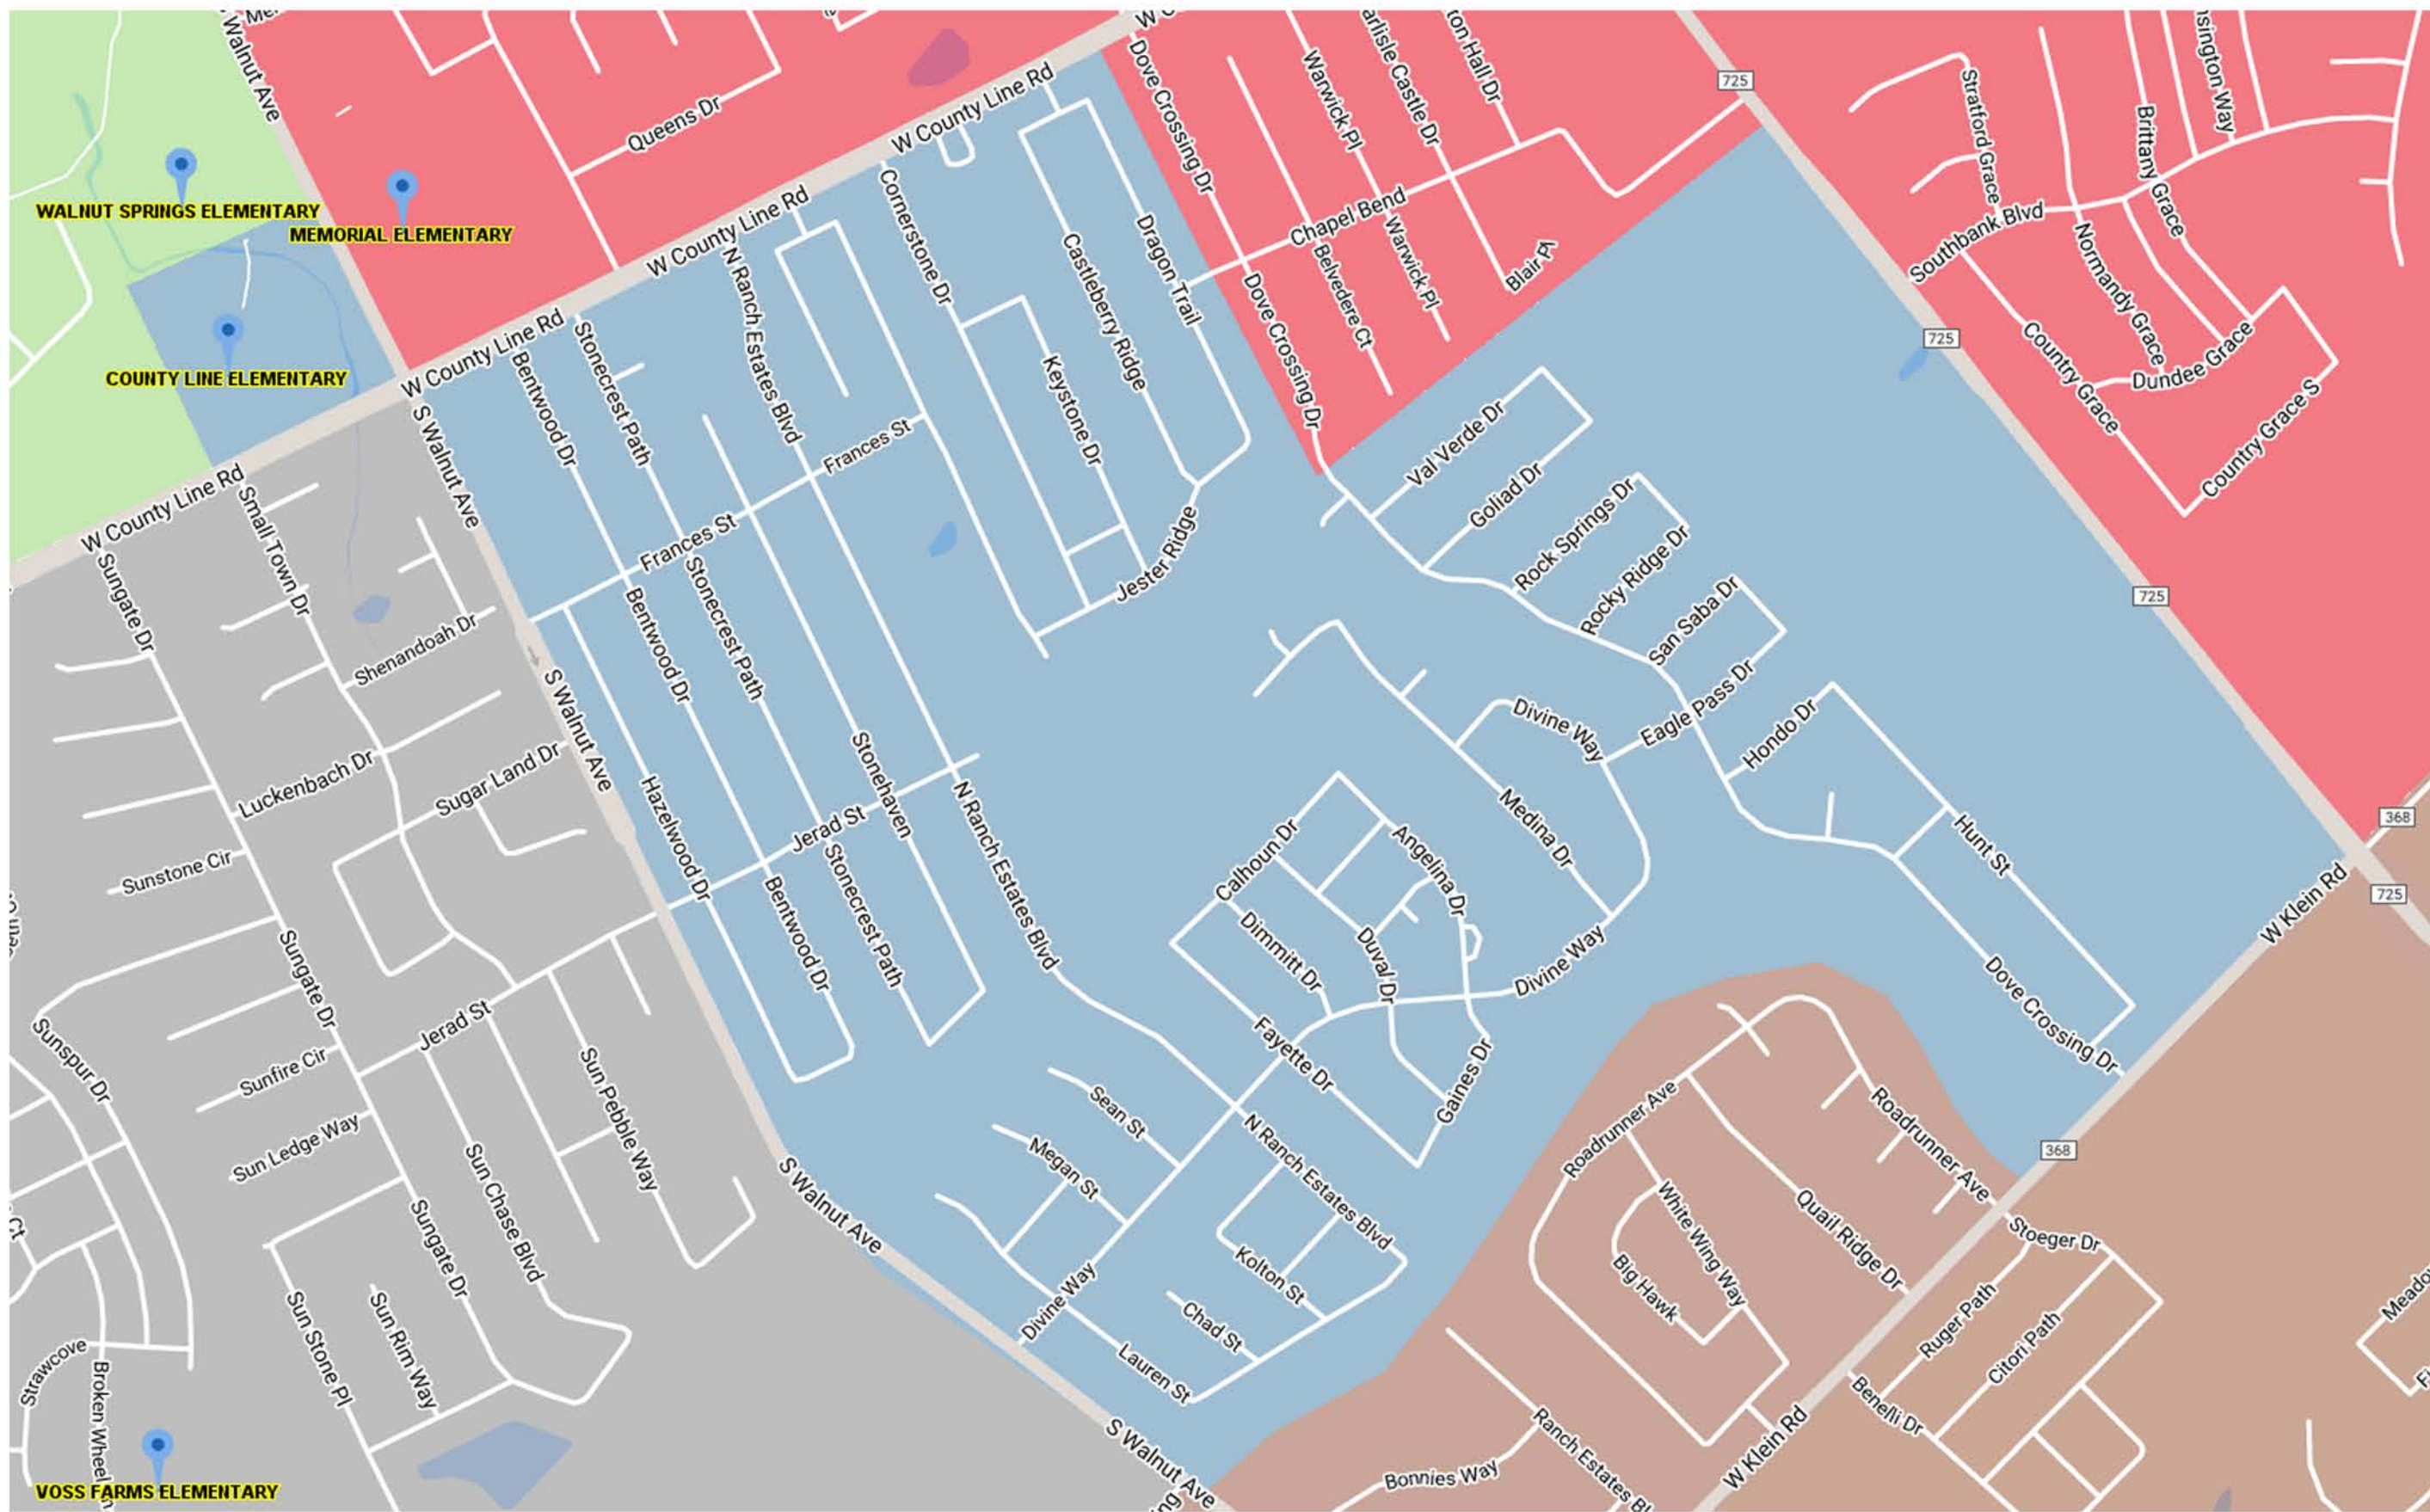

2017-2018 Elementary Attendance Zones (County Line Elementary)

Approved 11/14/16