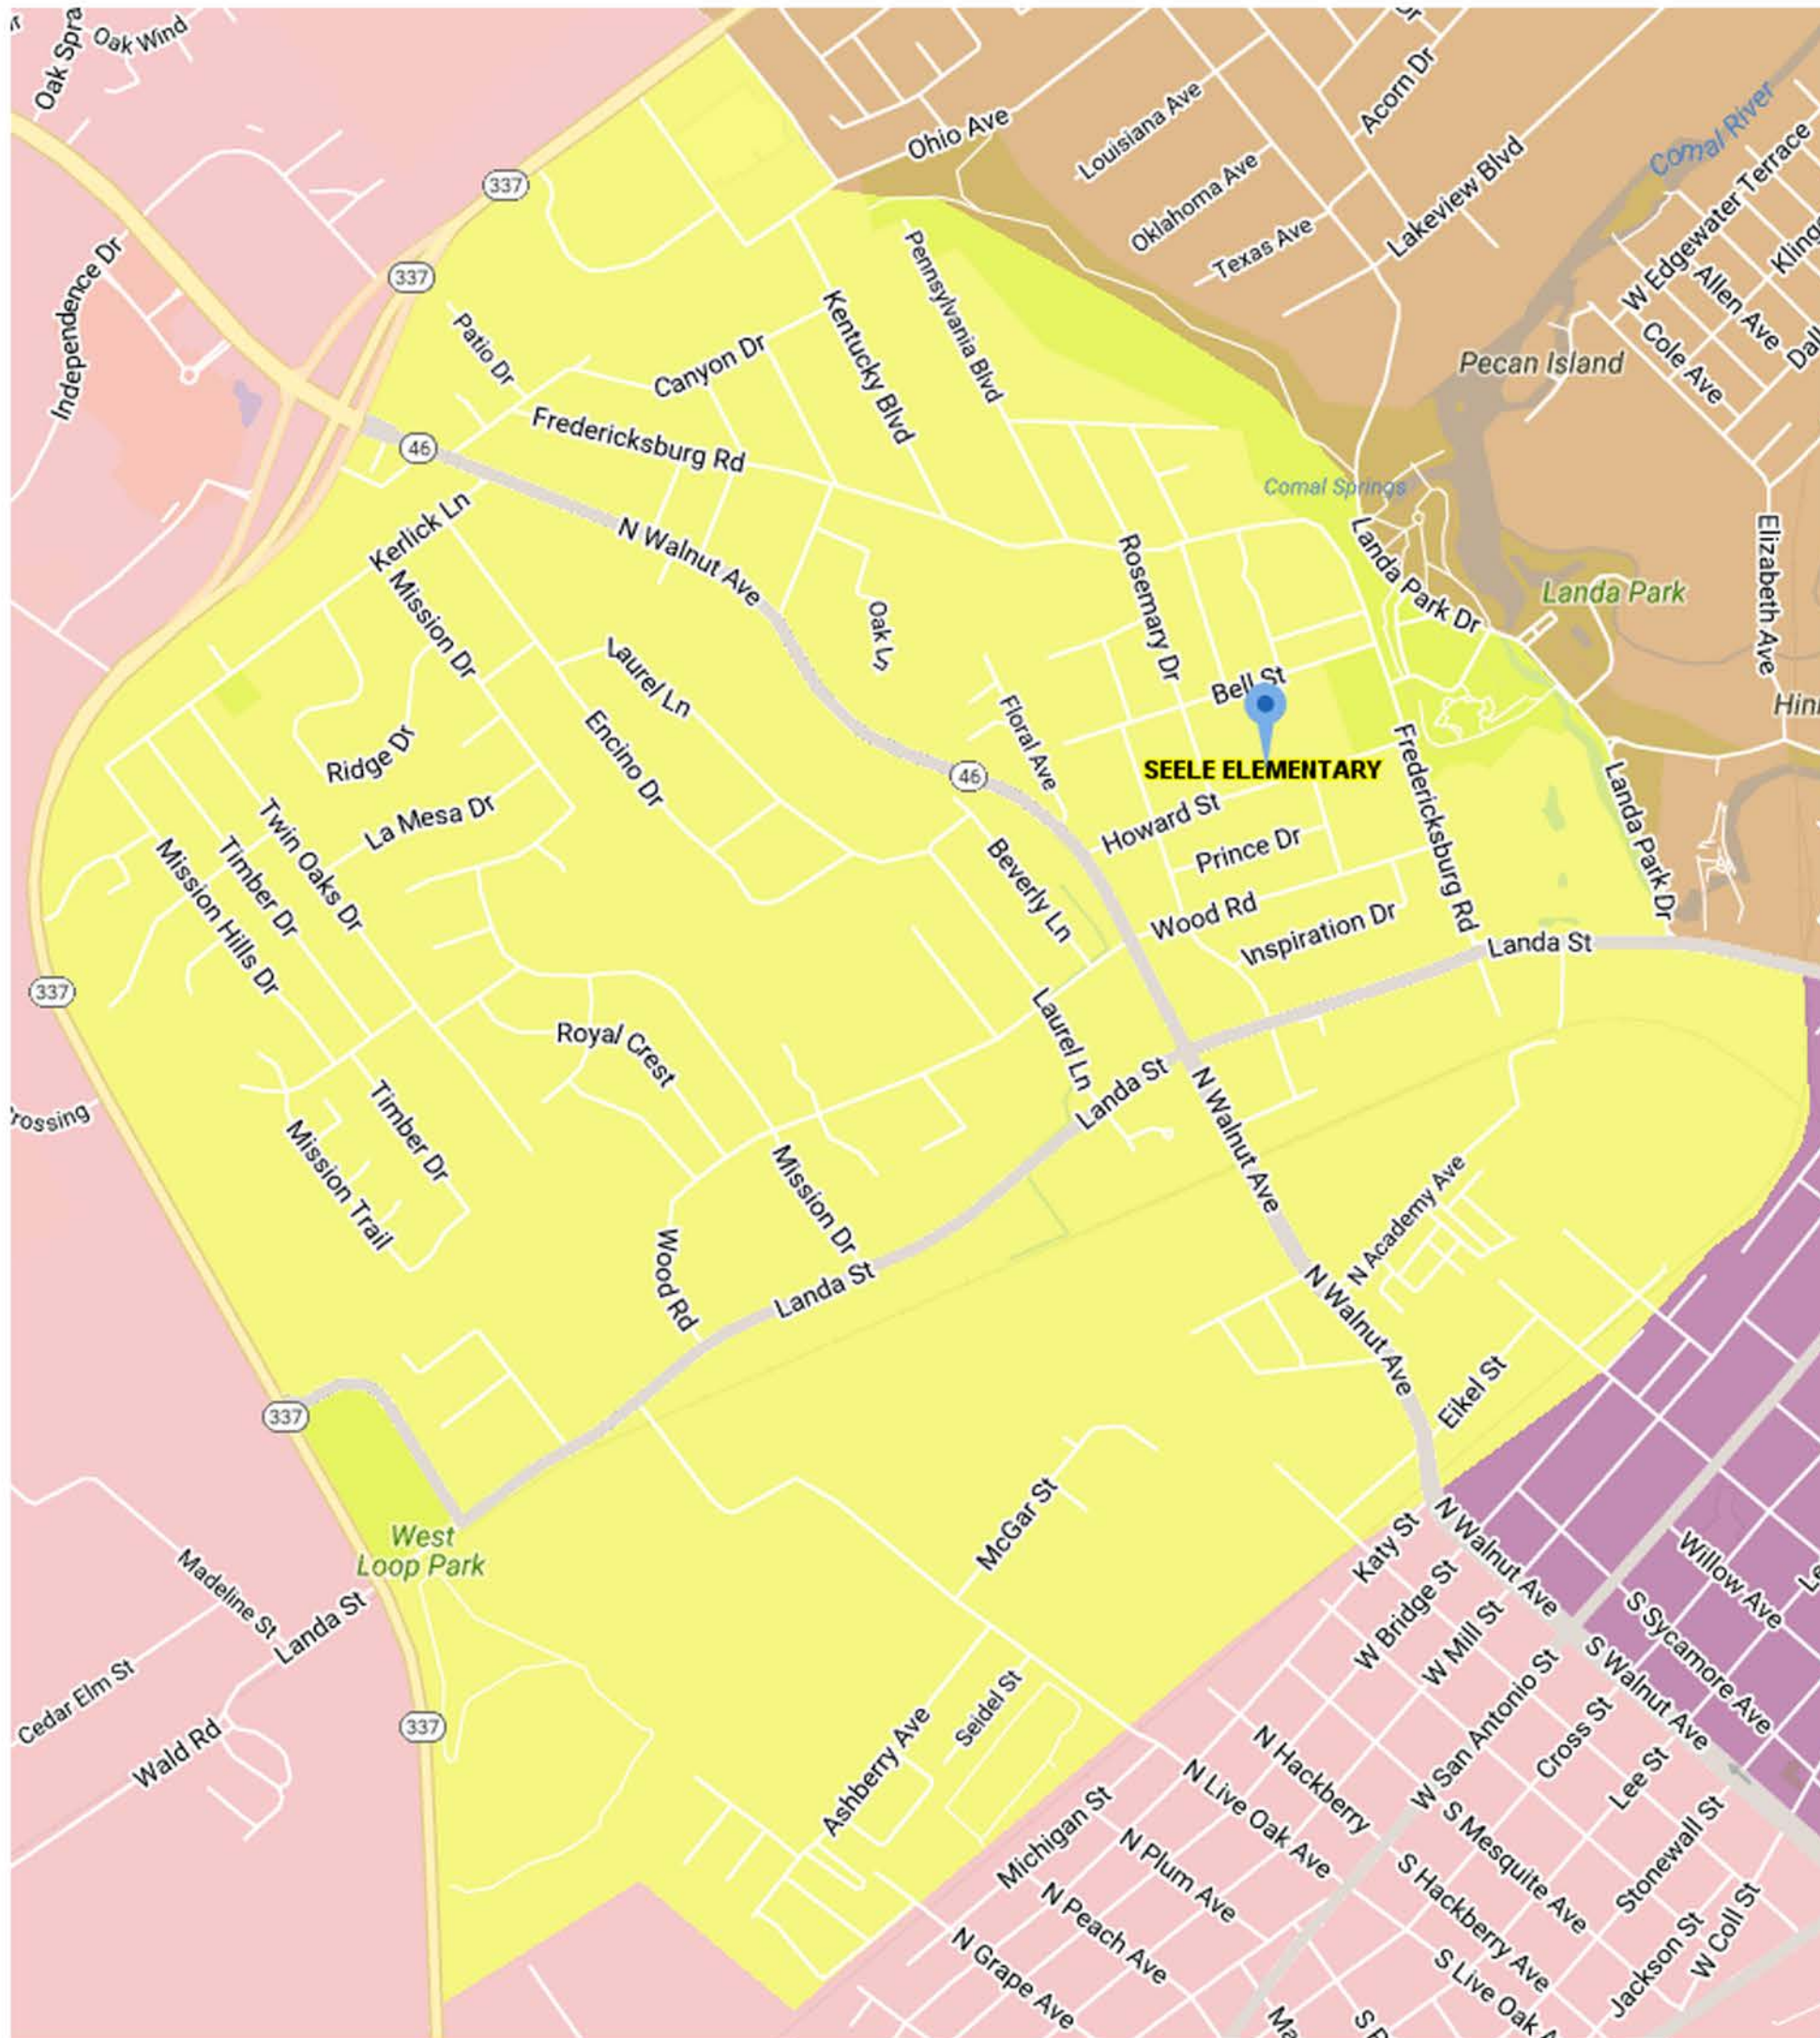

2017-2018 Elementary Attendance Zones (Seele Elementary)

Approved 11/14/16