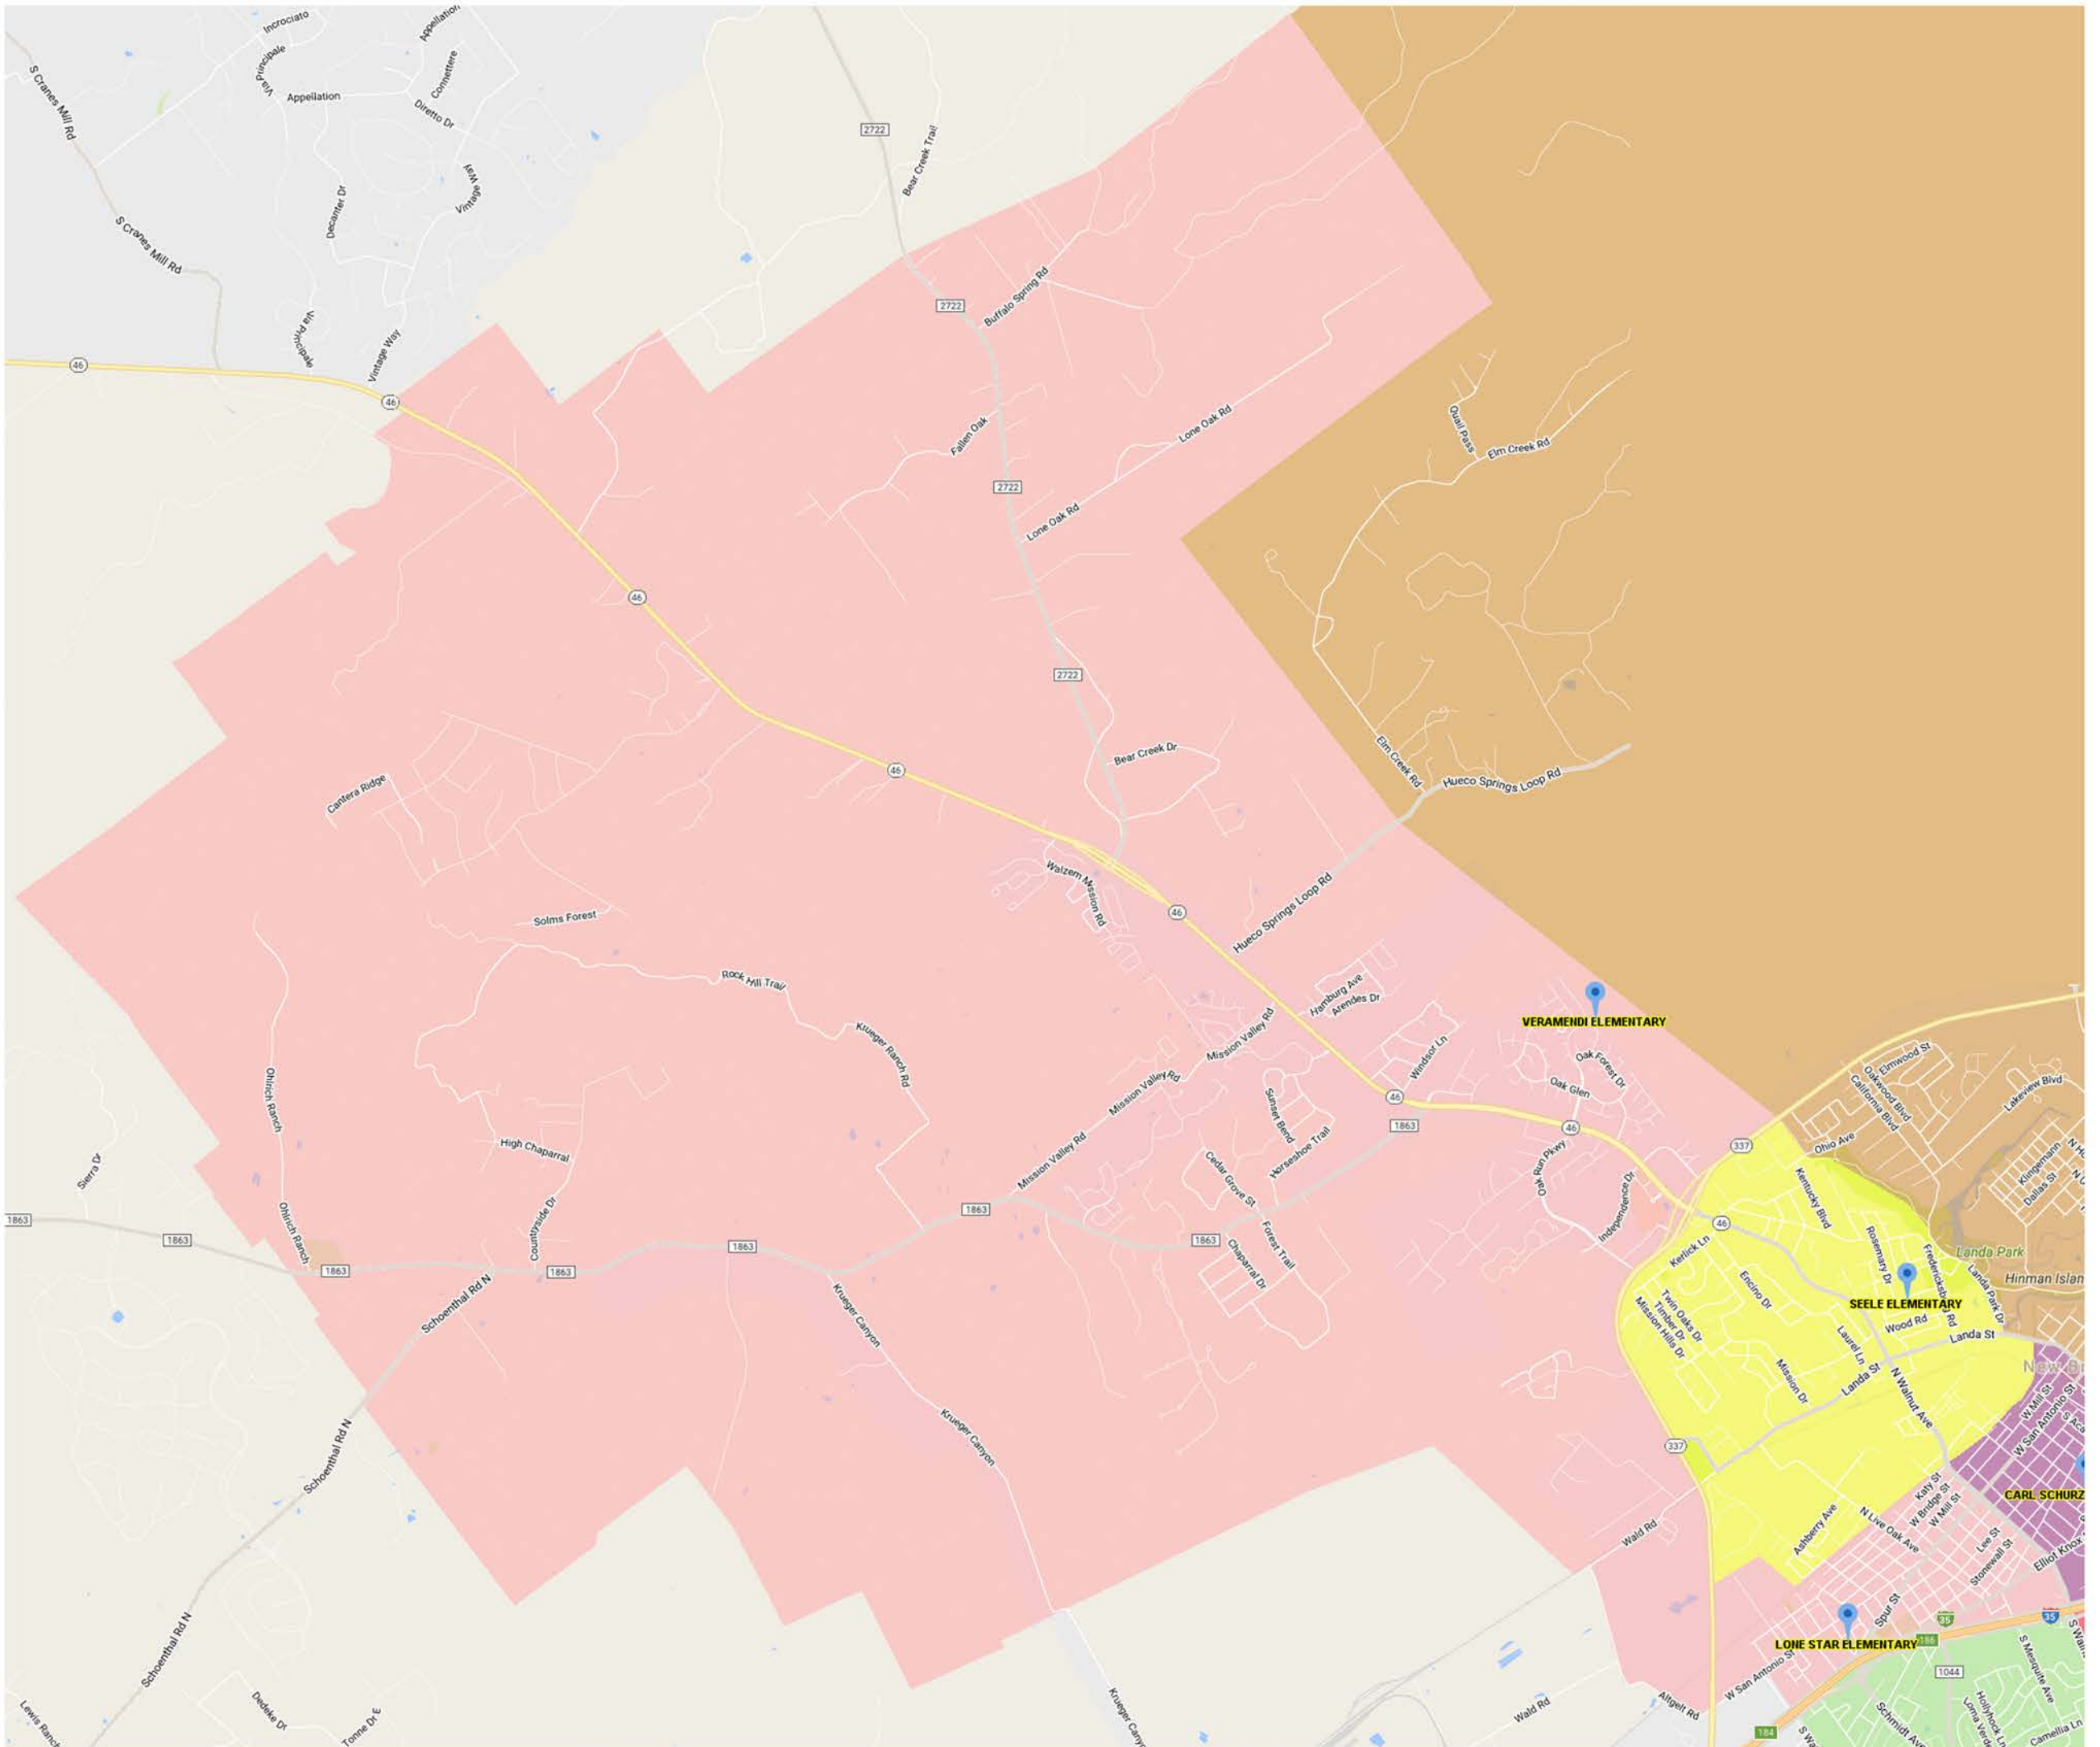

2017-2018 Elementary Attendance Zones (Veramendi Elementary)

Approved 11/14/16