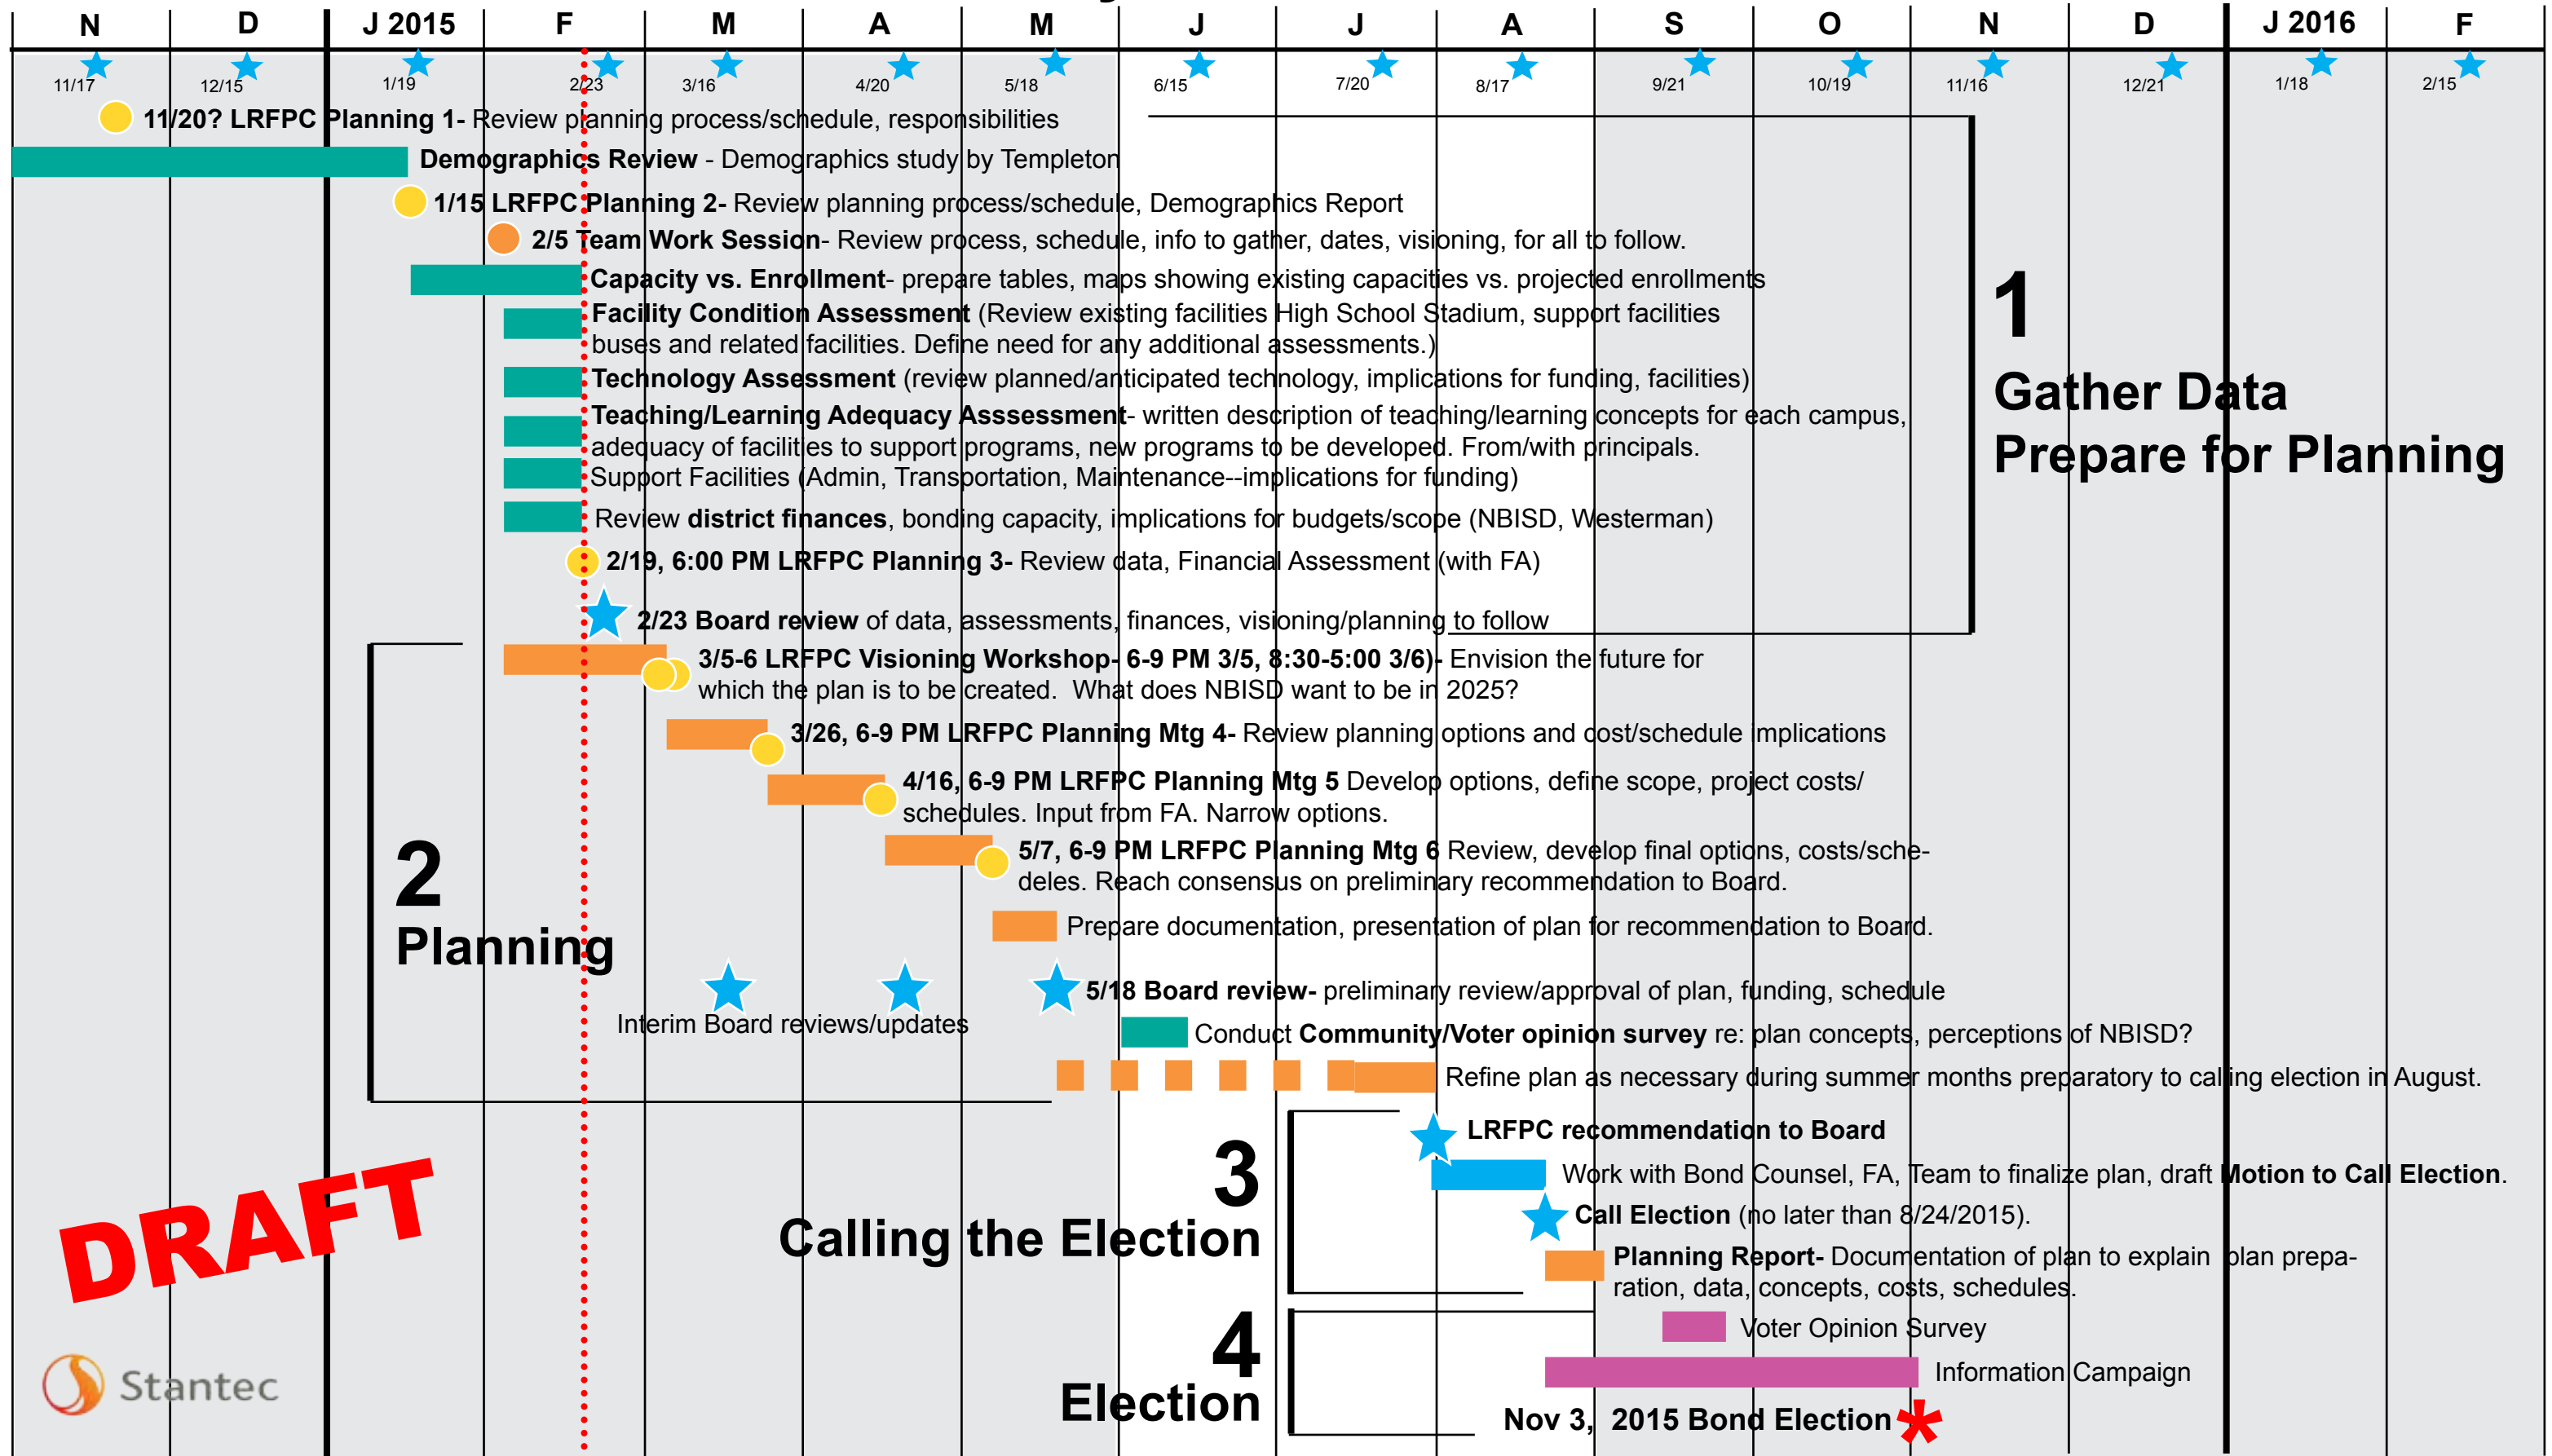

New Braunfels- Process/Schedule for Nov 2015 Vote Elementary School Focus

DRAFT