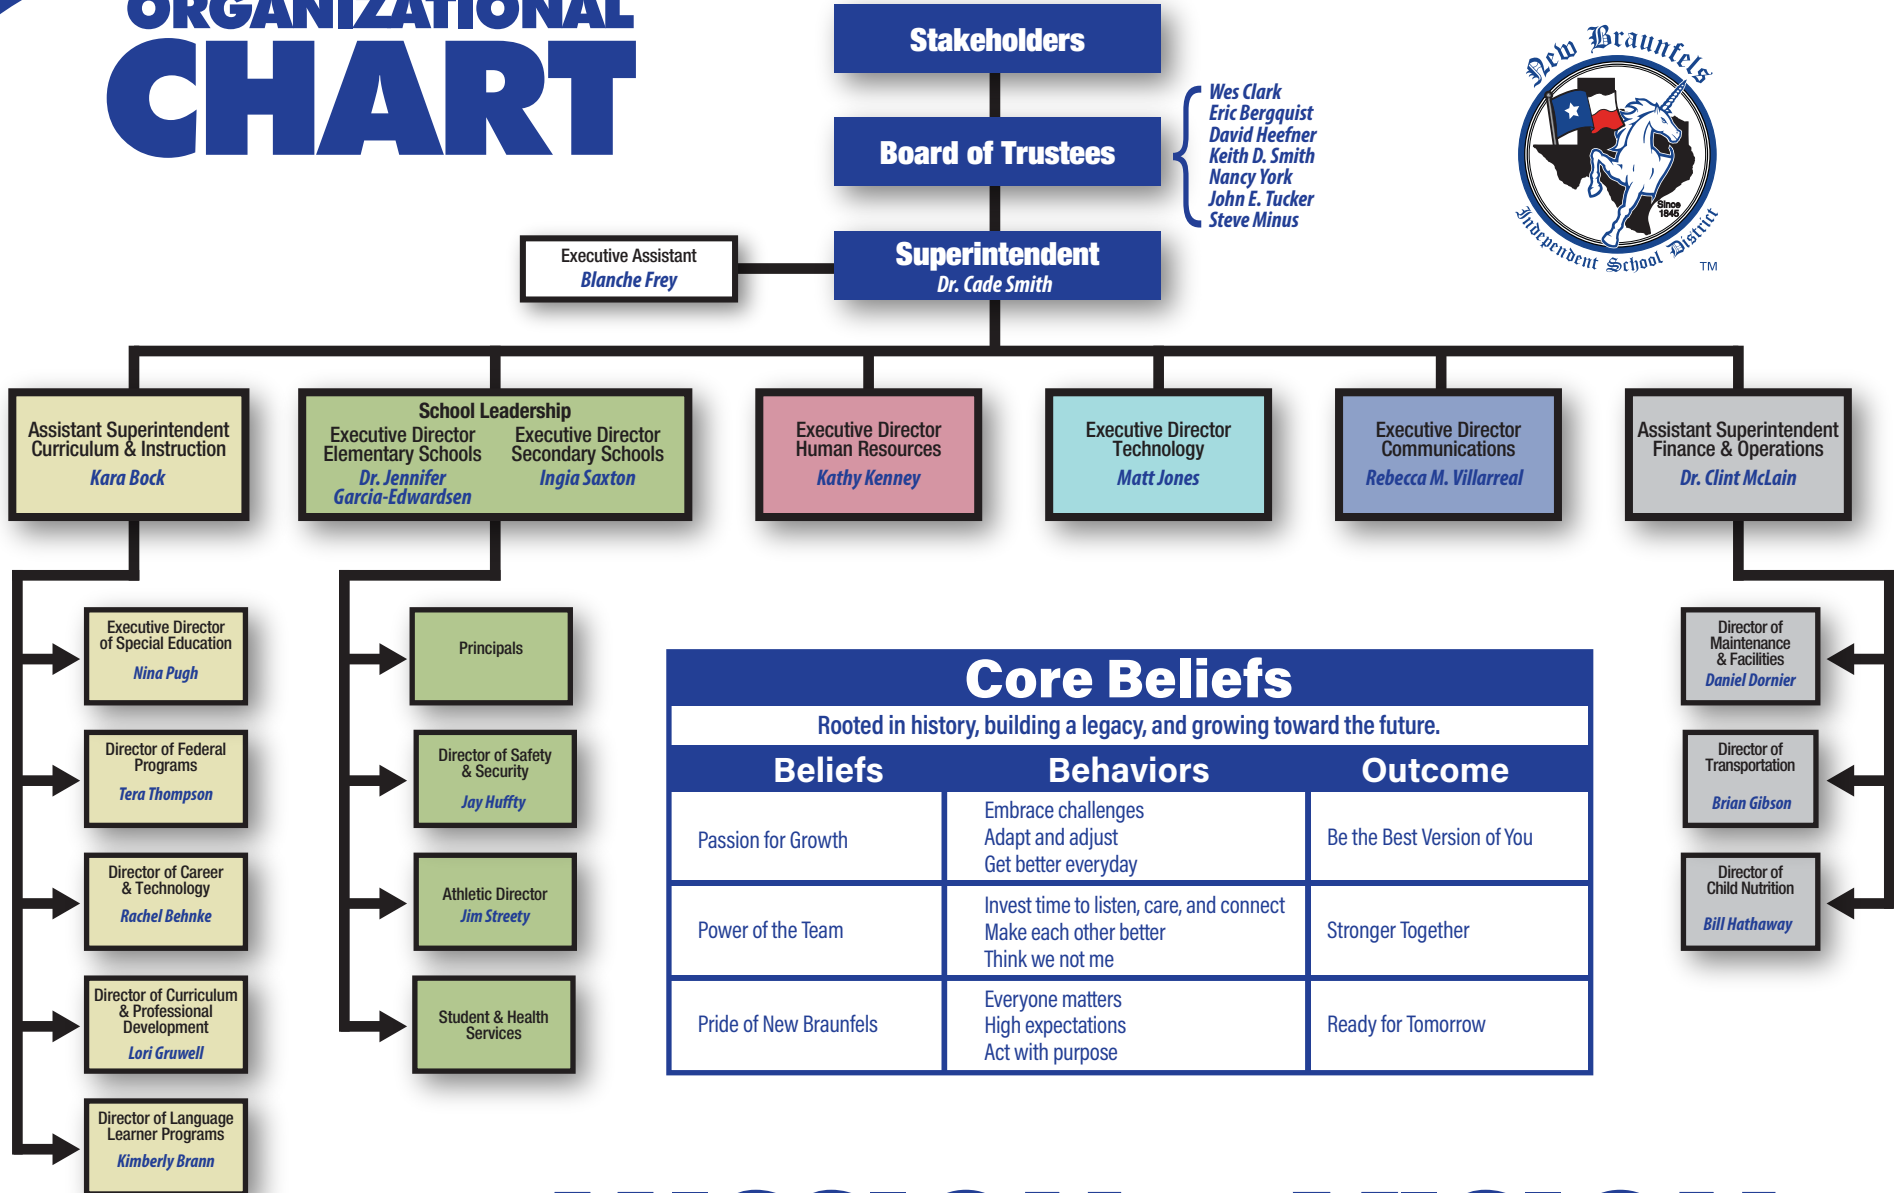

NEW BRAUNFELS INDEPENDENT SCHOOL DISTRICT

ORGANIZATIONAL CHART

Core Beliefs		
Rooted in history, building a legacy, and growing toward the future.		
Beliefs	Behaviors	Outcome
Passion for Growth	Embrace challenges Adapt and adjust Get better everyday	Be the Best Version of You
Power of the Team	Invest time to listen, care, and connect Make each other better Think we not me	Stronger Together
Pride of New Braunfels	Everyone matters High expectations Act with purpose	Ready for Tomorrow

MISSION VISION

Engage. Empower. Learn.

Every Student. Every Day.